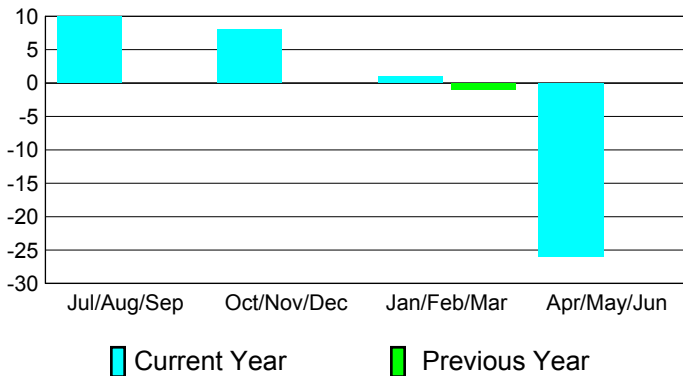

2010-2011 GMT Reports for District (or Undistricted) **District 324A8**

GMT: **M NAGARAJAN**

Location: **INDIA**

GMT CA: **6**

CLUBS

Club Results
2010-2011

Clubs
2009-2010

Month	New Club Goal	Actual New Clubs	Actual Dropped Clubs	Gain/Loss of Clubs	Gain/Loss of Clubs
Jul/Aug/Sep	0	10	0	10	0
Oct/Nov/Dec	0	9	-1	8	0
Jan/Feb/Mar	0	3	-2	1	-1
Apr/May/June	0	0	-26	-26	0
Totals	0	22	-29	-7	-1

Club Results 2010-2011

Goal, New, Dropped, Gain/Loss

Comparison of Club Gain/Loss

Current Year Compared to the Previous Year

YTD Status Quo Clubs 2010-2011

Status Quo Clubs Compared to Status Quo Members

MEMBERSHIP