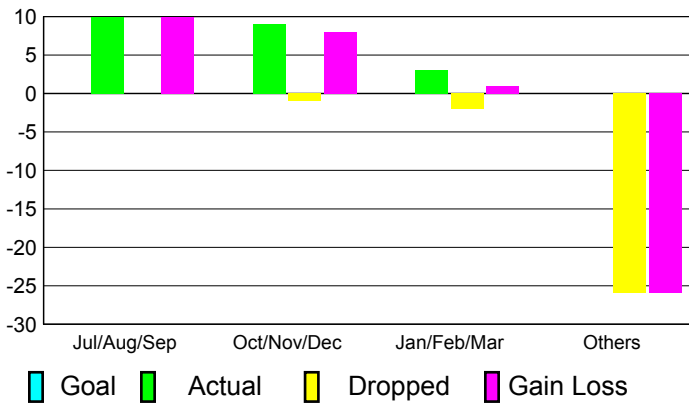

2010-2011 GMT Reports for District (or Undistricted) **District 324A8**

GMT: **M NAGARAJAN**

Location: **INDIA**

GMT CA: **6**

CLUBS

Club Results
2010-2011

Clubs
2009-2010

Month	New Club Goal	Actual New Clubs	Actual Dropped Clubs	Gain/Loss of Clubs	Gain/Loss of Clubs
Jul/Aug/Sep	0	10	0	10	0
Oct/Nov/Dec	0	9	-1	8	0
Jan/Feb/Mar	0	3	-2	1	-1
Apr/May/June	0	0	-26	-26	0
Totals	0	22	-29	-7	-1

Club Results 2010-2011

Goal, New, Dropped, Gain/Loss

Comparison of Club Gain/Loss

Current Year Compared to the Previous Year

YTD Status Quo Clubs 2010-2011

Status Quo Clubs Compared to Status Quo Members

MEMBERSHIP

Membership Results
2010-2011

Membership
2009-2010

Month	Net Memb Goal	Actual New Memb	Actual Dropped Memb	Gain/Loss of Memb	Gain/Loss of Memb
Jul/Aug/Sep	0	221	-10	211	15
Oct/Nov/Dec	0	201	-28	173	-31
Jan/Feb/Mar	0	105	-95	10	-6
Apr/May/June	0	82	-672	-590	-73
Totals	0	609	-805	-196	-95