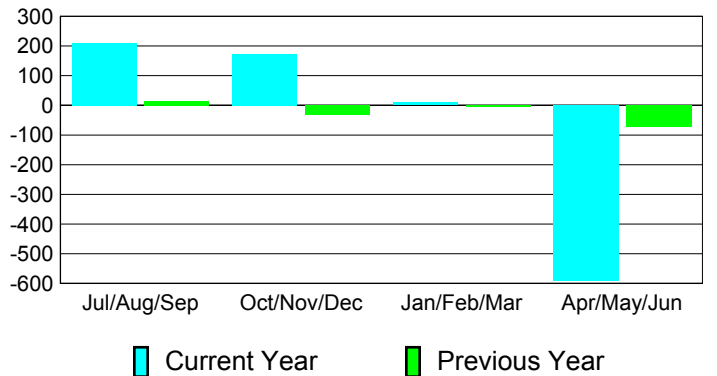

Membership Results
2010-2011

Membership
2009-2010

Month	Net Memb Goal	Actual New Memb	Actual Dropped Memb	Gain/Loss of Memb	Gain/Loss of Memb
Jul/Aug/Sep	0	221	-10	211	15
Oct/Nov/Dec	0	201	-28	173	-31
Jan/Feb/Mar	0	105	-95	10	-6
Apr/May/June	0	82	-672	-590	-73
Totals	0	609	-805	-196	-95

Membership Results 2010-2011

Goal, New, Dropped, Gain/Loss

Comparison of Membership Gain/Loss

Current Year Compared to the Previous Year

Gender Comparison 2010-2011

Jul/Aug/Sep

Oct/Nov/Dec

Jan/Feb/Mar

Apr/May/June

Male

Female