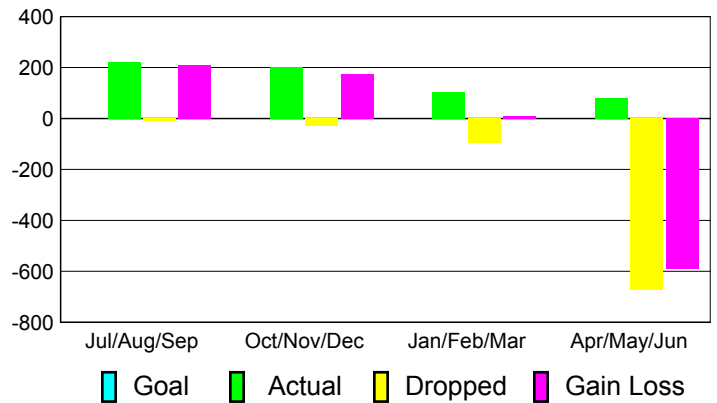

Membership Results 2010-2011

Goal, New, Dropped, Gain/Loss

Comparison of Membership Gain/Loss

Current Year Compared to the Previous Year